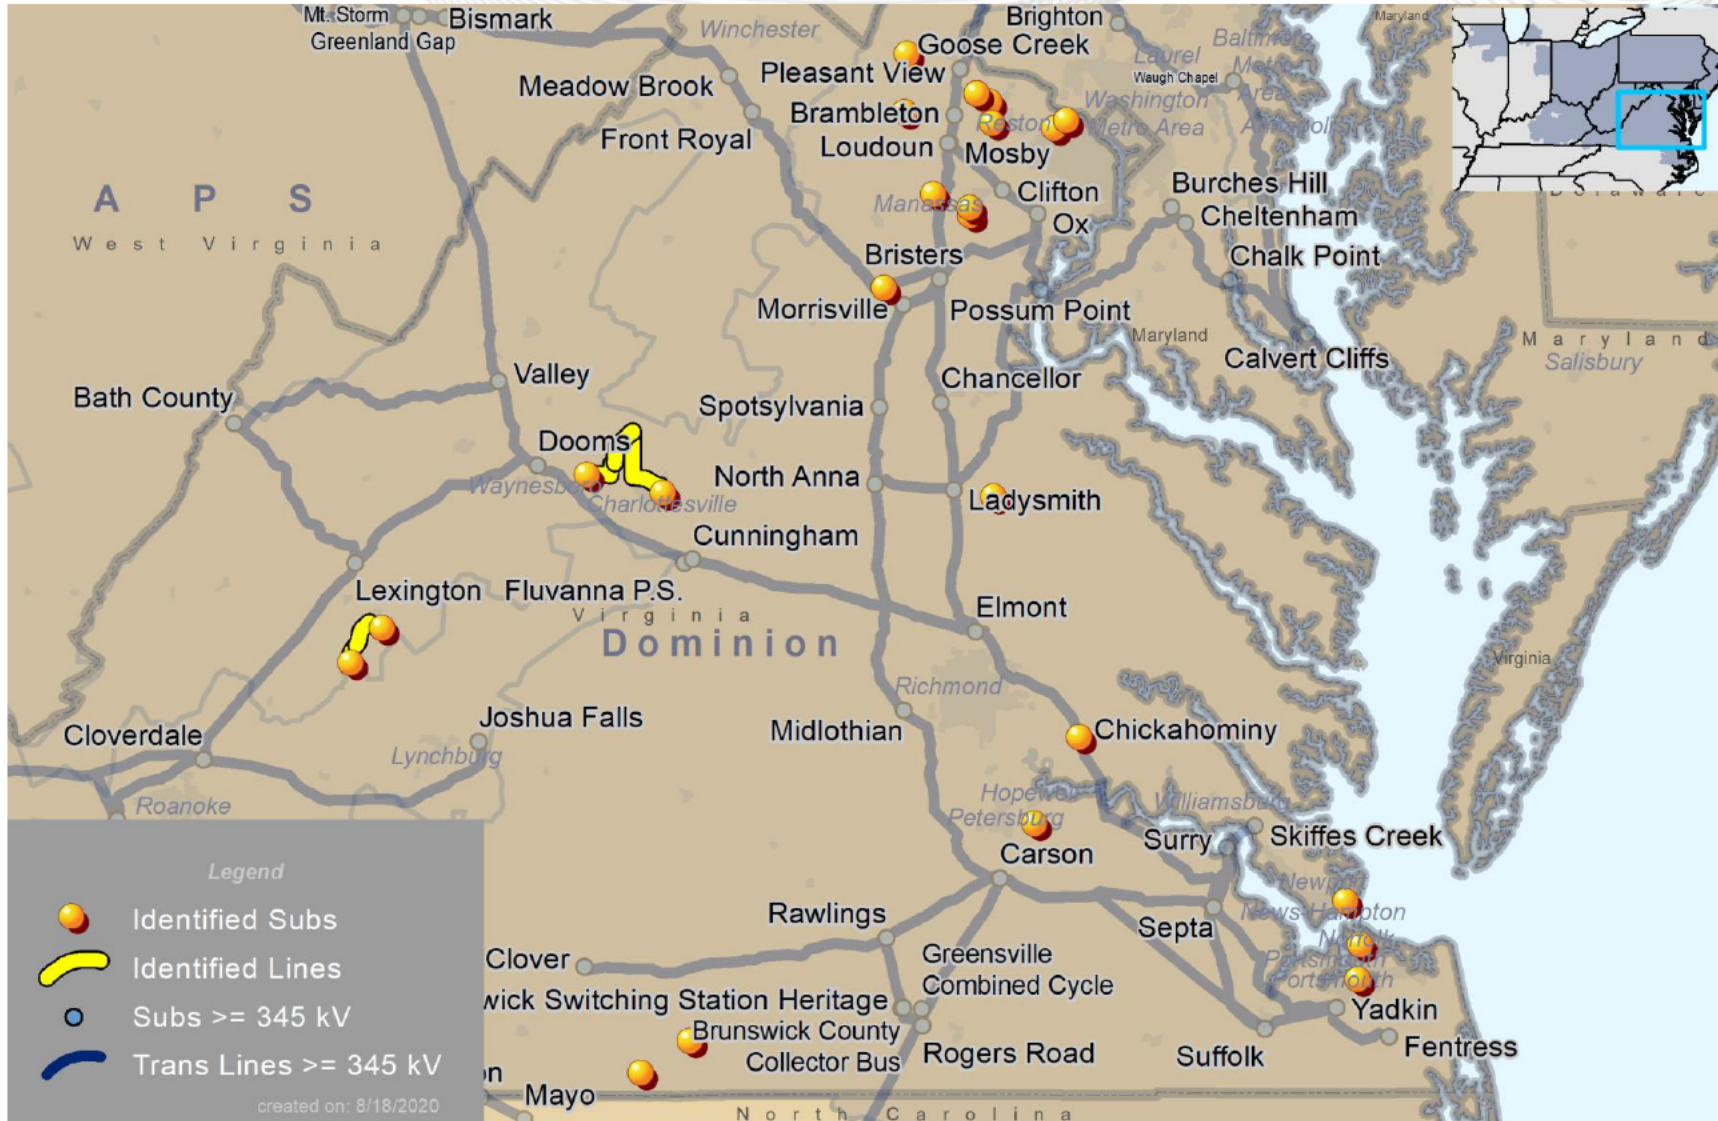

Aggregate Maps for Supplemental Projects

Transmission Expansion Advisory
Committee
September 1, 2020

M-3 Projects – Mid-Atlantic Region

M-3 Projects – Mid-Atlantic Region

ACE-2018-0004
DPL-2019-0002
DPL-2019-0003
JCPL-2019-028