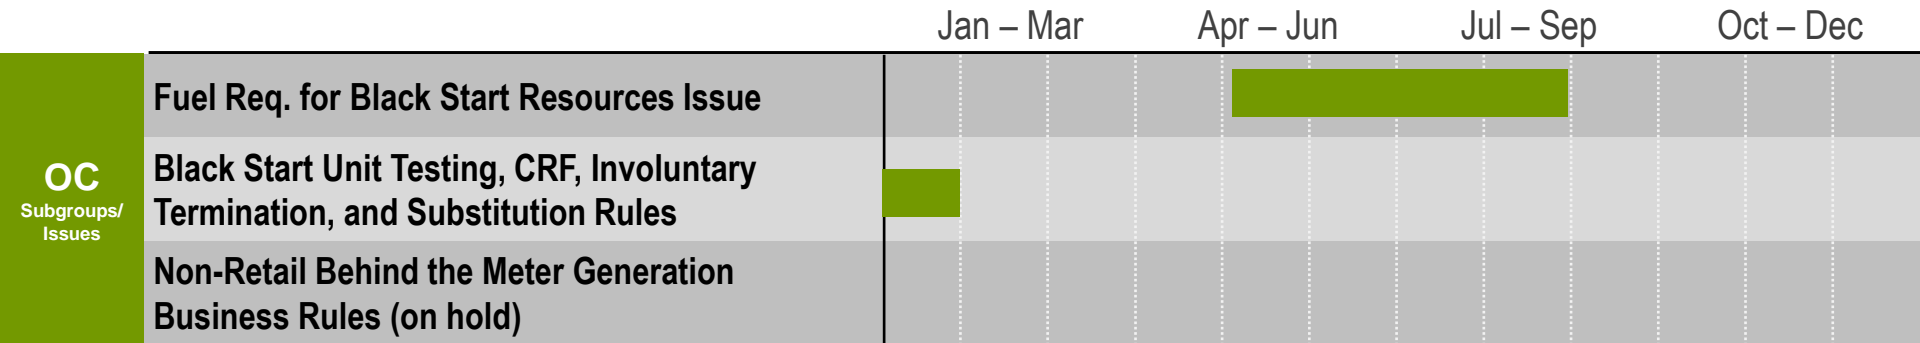

A decorative graphic consisting of multiple thin, overlapping grey lines that form a wavy, ribbon-like shape, positioned at the top center of the page.

2021 OC Work Plan

As of March 1, 2021

[OC Issue Tracking](#)